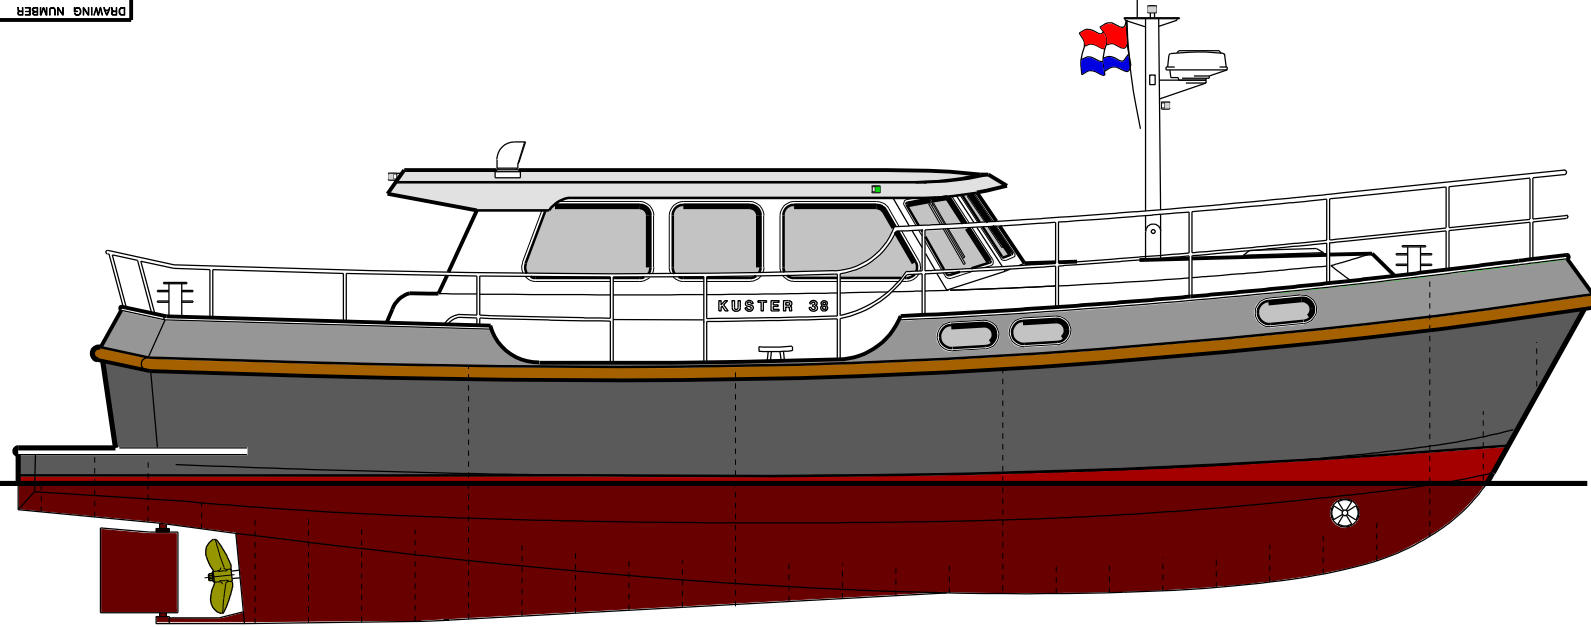

DRAWING NUMBER
5147

ISSUE	DATE	MODIFICATIONS	ISSUE	DATE	MODIFICATIONS
1	13.8.16				

JACHTBOUW ZEVENHUIZEN
 HARLINGEN NETHERLANDS
 +31 (0) 517 391 054 info@jachtbouwzevenhuizen.nl

DRAWN BY
TTBD
 DIMENSIONS IN
mm

TITLE
KUSTER 38

GENERAL ARRANGEMENT

SCALE FOR PLOTTING
1:20
 DRAWING NUMBER
5147