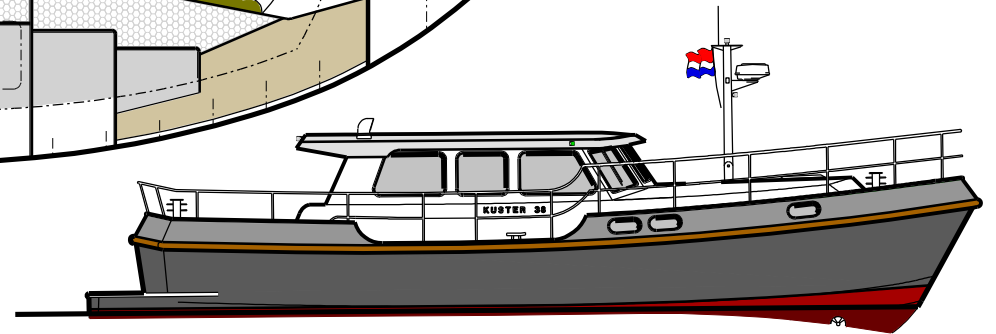

DRAWING NUMBER
5147

ISSUE	DATE	MODIFICATIONS	ISSUE	DATE	MODIFICATIONS
1	13.8.16				

JACHTBOUW ZEVENHUIZEN
 HARLINGEN NETHERLANDS
 +31 (0) 517 391 054 info@jachtbouwzevenhuizen.nl

DRAWN BY
TTBD
 DIMENSIONS IN
mm

TITLE
KUSTER 38

GENERAL ARRANGEMENT

SCALE FOR PLOTTING
1:20
 DRAWING NUMBER
5147