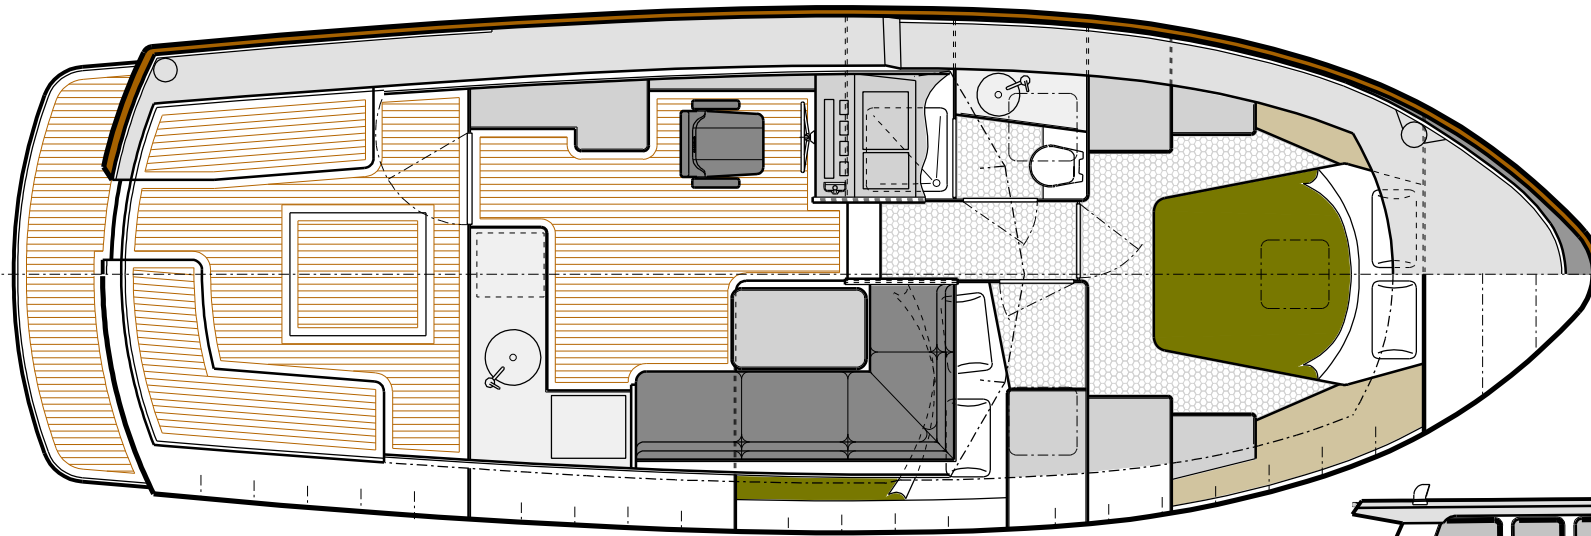

DRAWING NUMBER
5147

ISSUE	DATE	MODIFICATIONS	ISSUE	DATE	MODIFICATIONS
1	13.8.16				

JACHTBOUW ZEVENHUIZEN
 HARLINGEN NETHERLANDS
 +31 (0) 517 391 054 info@jachtbouwzevenhuizen.nl

DRAWN BY
TTBD
 DIMENSIONS IN
mm

TITLE
KUSTER 38

GENERAL ARRANGEMENT

SCALE FOR PLOTTING
1:20
 DRAWING NUMBER
5147